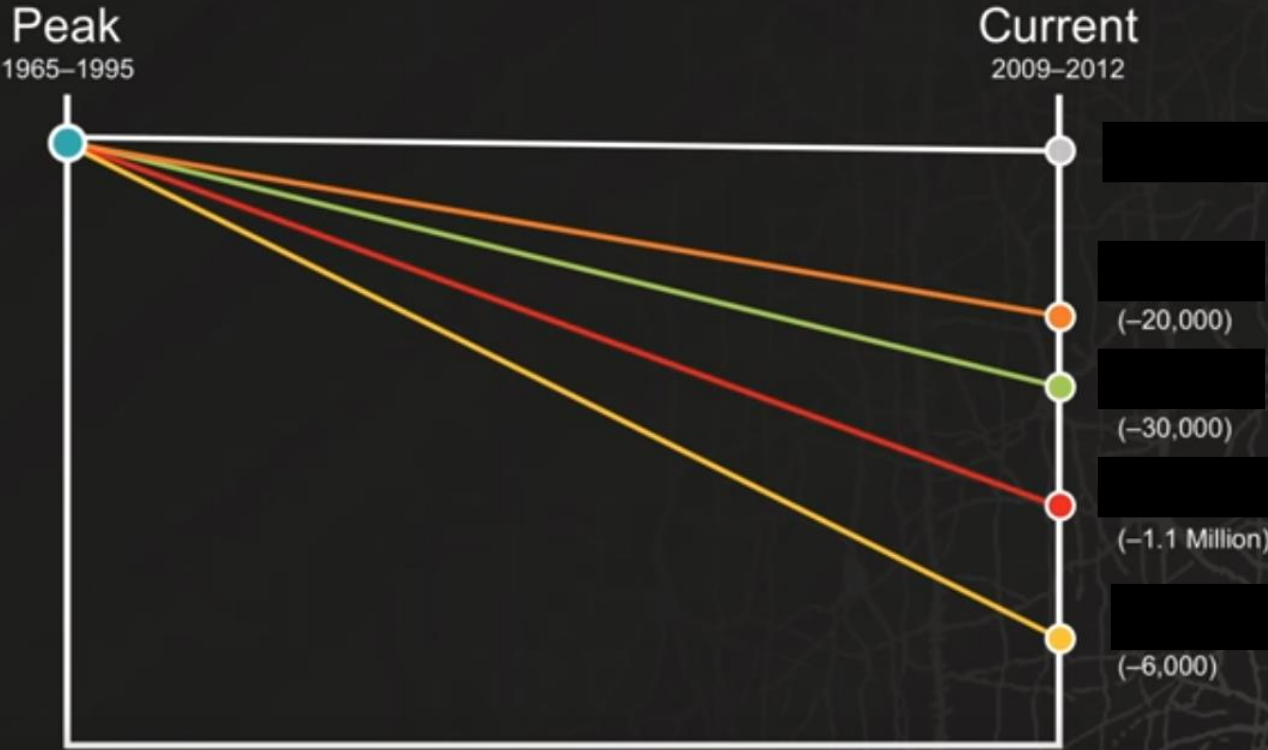

BLESSED HUNGER, HOLY FEAST

Last Week

Lent 1: God's hand delivers us

Today

Lent 2: God gathers us together
in Safe Shelter

<https://www.youtube.com/watch?v=Dht6ky9EAfl>

Safe Shelter

TERRIFYING DARKNESS TO SAFETY

MORTALITY FROM MEDICAL CAUSES

MORTALITY FROM MEDICAL CAUSES

Peak
1965-1995

Current
2009-2012

MORTALITY FROM MEDICAL CAUSES

Peak
1965-1995

Current
2009-2012

MORTALITY FROM MEDICAL CAUSES

Peak
1965-1995

Current
2009-2012

MORTALITY FROM MEDICAL CAUSES

Peak
1965-1995

Current
2009-2012

MORTALITY FROM MEDICAL CAUSES

Peak
1965-1995

Current
2009-2012